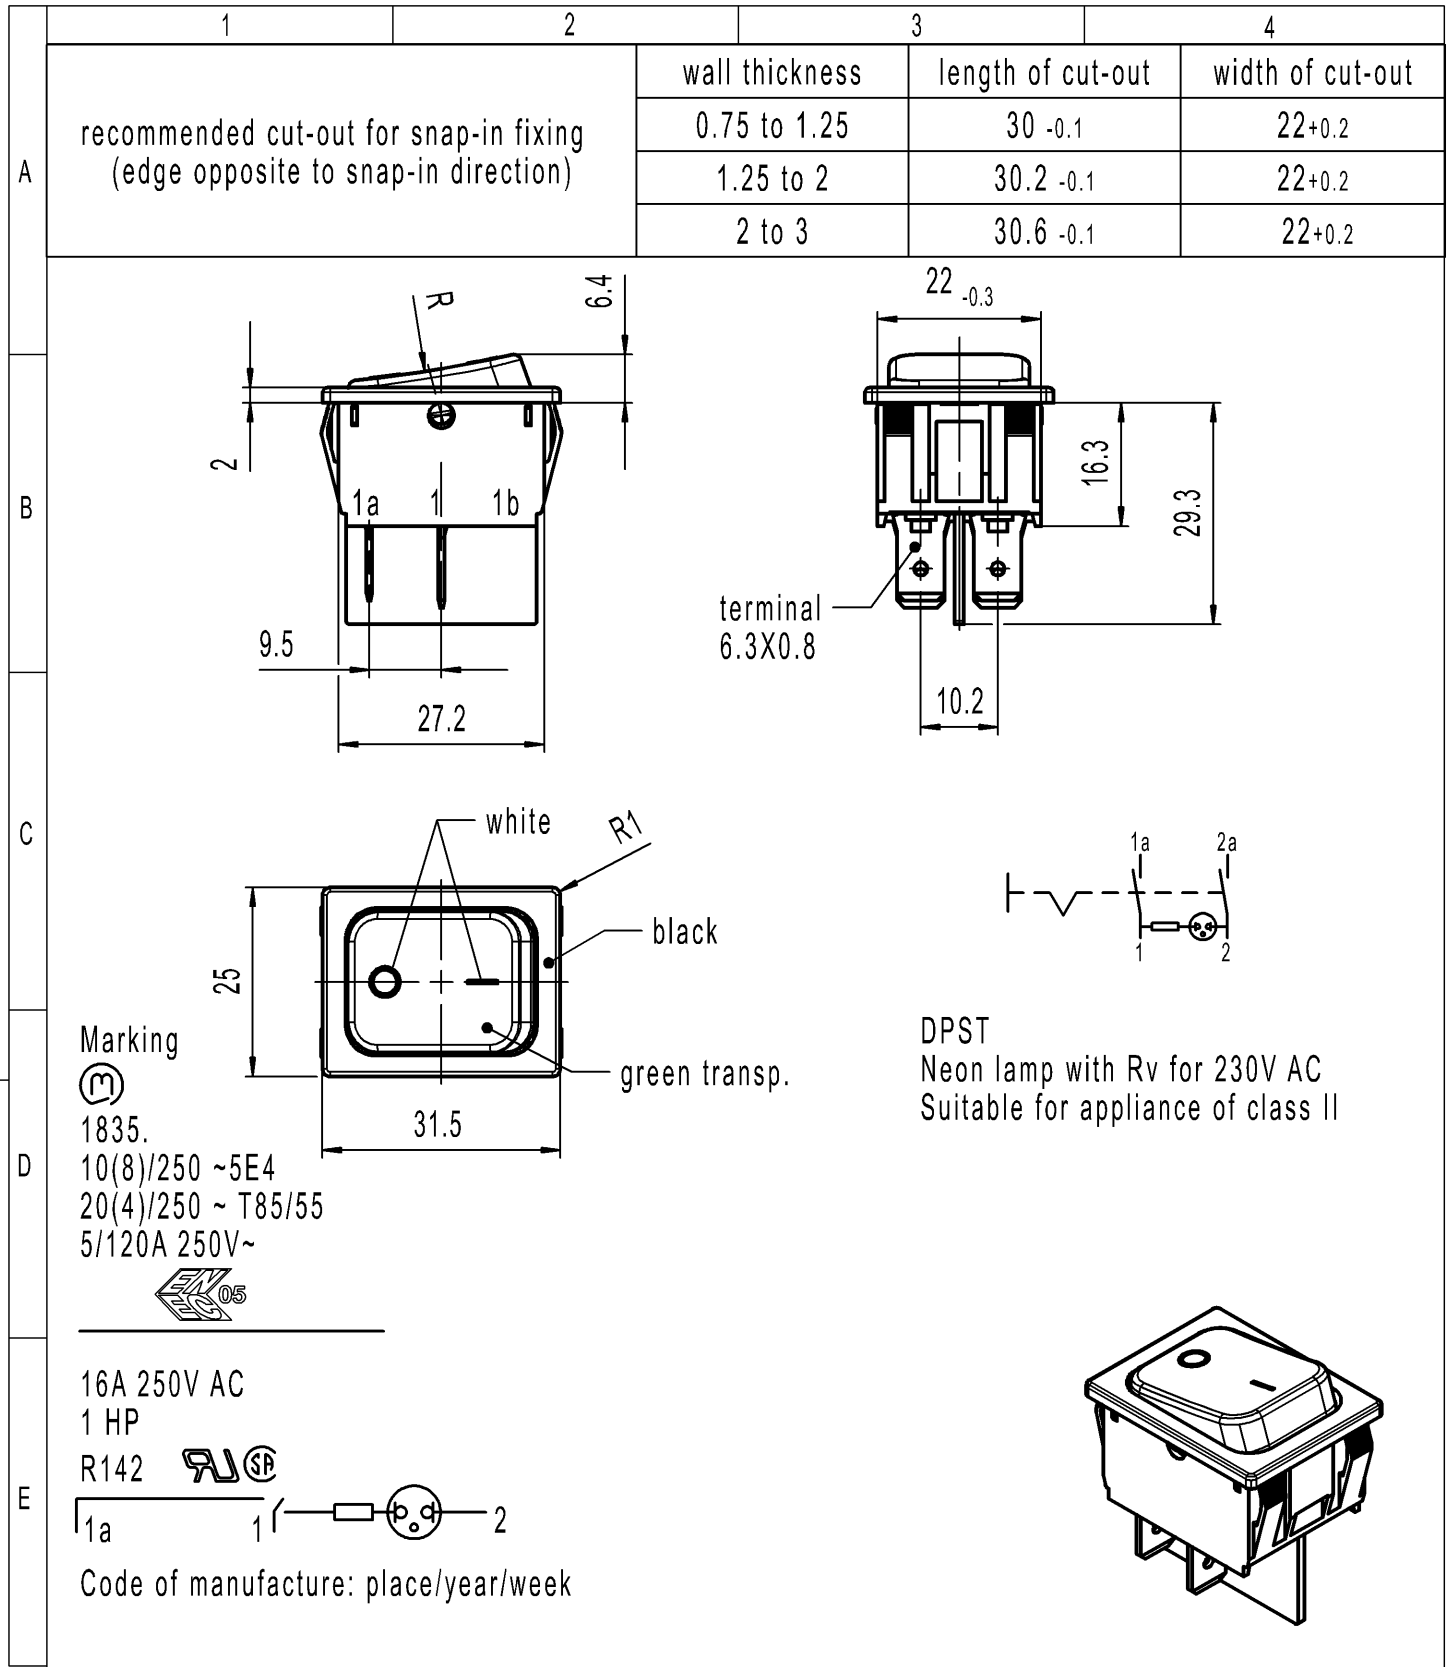

-	-	-	1835.3118-XX
Figure	Type	Customer Part No.	Art.No.-PI
Shape and location 	Angle ± 2 °	Length	Radii
	Edge tolerance	0-6 ± 0.2	± 0.2
		>6-15 ± 0.4	±
		>15-30 ± 0.4	±
		>30-70 ± 0.6	±
g	140527	2022-03-17	MOHITEN
f	64507	2009-10-13	HHE
e	39880	2004-04-20	HHE
d	24370	1996-11-25	GRH
Index	MEC-No.	Date (YYYY-MM-DD)	Edited by
Sheet 01		Ident. K	Document number 18353118
Format DIN A4	Projection	Scale 1:1	Index g
All dimensions are in millimetres			Appliance Switch
System NX V1872		Replacement of	
MARQUARDT		MARQUARDT	