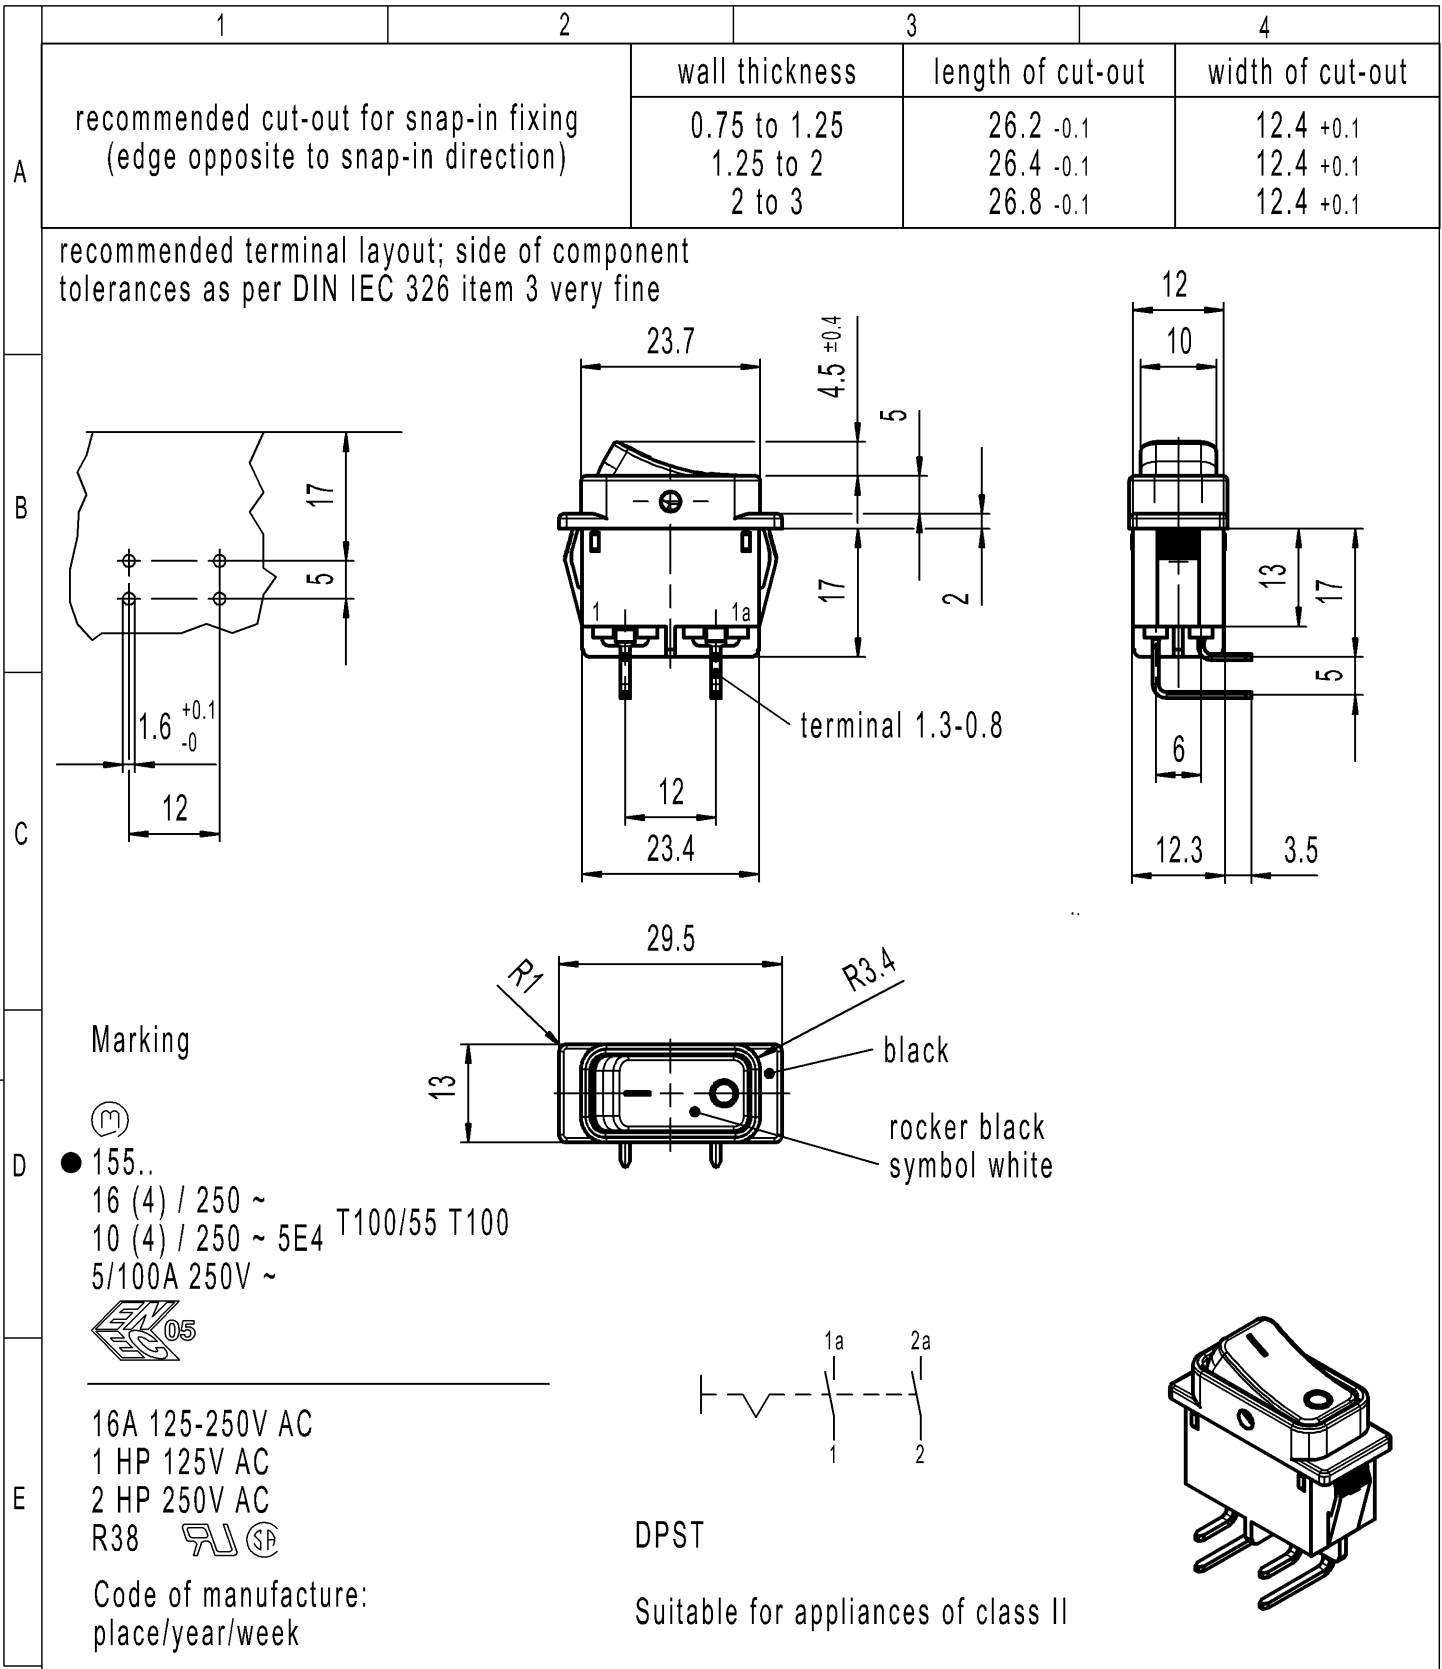

-	-	-	1552.4602-XX
Figure	Type	Customer No.	Art.No.-PI
Shape and location	Angle $\pm 2^\circ$	Sheet 01	
	Edge tolerance	Ident. K	Document number 15524602
	Length	Index g	Appliance Switch
	Radii	All dimensions are in millimetres	
g	134536	2020-11-24	MATHPATIR
f	69572	2010-10-11	HHE
d	23635	1996-01-16	RS
c	22971	1994-09-21	MUT
Index	MEC-No.	Date (YYYY-MM-DD)	Edited by
		System NX V11.0	Replacement of
		Zg.gl.Nr.v.18.04.1988	MARQUARDT